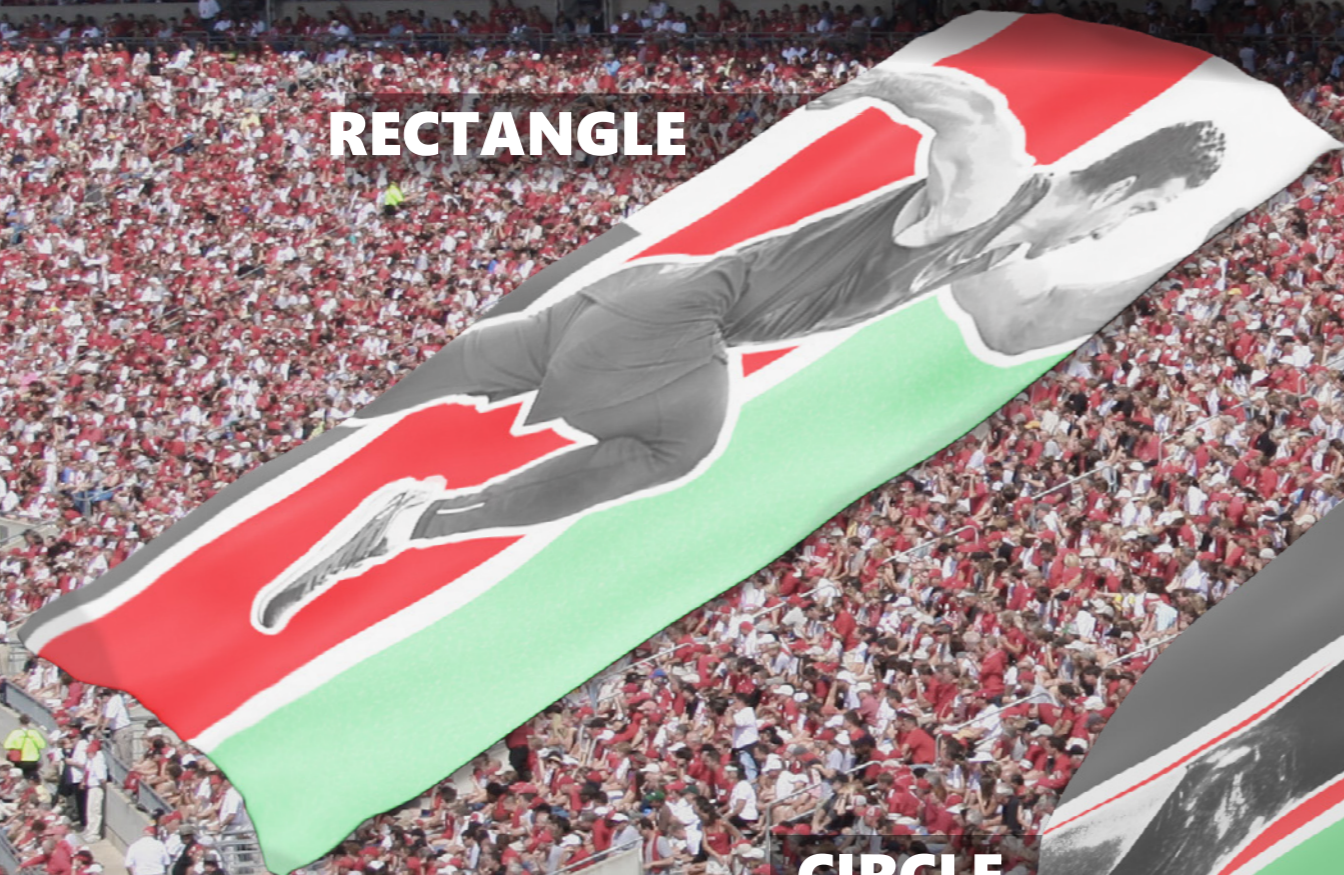

TIFO SECTOR FLAG

AVAILABLE MATERIALS:

- Polyester 115 g/m²
- Polyester 210 g/m²

AVAILABLE PRODUCT SHAPES:

- T-Shirt
- Circle
- Rectangle

AVAILABLE FINISHING OPTIONS

- Stitched + eyelets
- Stitched + handles

POLYESTER

210 g/m²

from 1 m²
€ 5⁶⁰

POLYESTER

115 g/m²

from 1 m²
€ 4⁵⁰

RECTANGLE