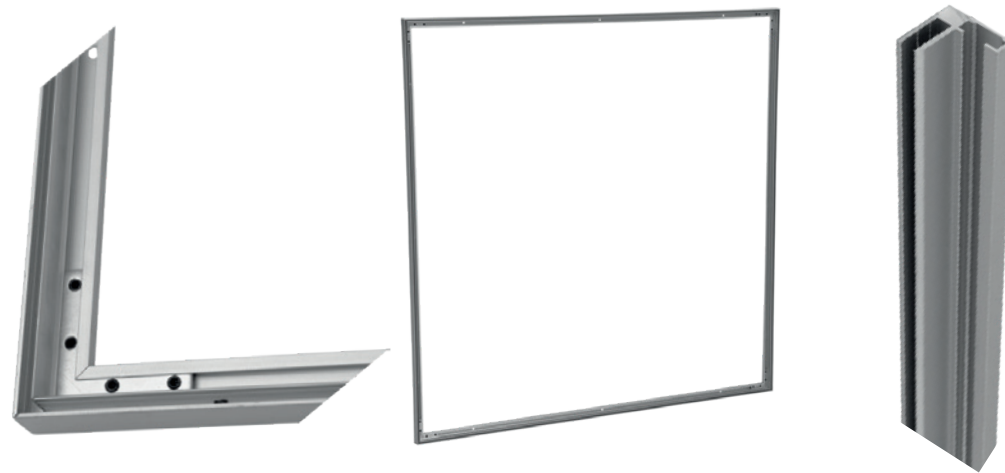

ZEN

BASIC

FRAME TYPE:

single-sided

FILLING:

single-sided, fabric

LIGHTING:

inaccessible

APPLICATION:

wall-mounted

STANDARD COLOUR:

silver - aluminium

OPTIONAL COLOUR:

white, black
RAL palette colours

CONNECTORS:

CC 1, CS 1