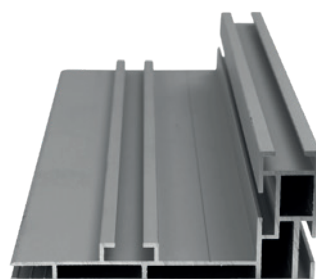

CLICK!
DOWNLOAD THE INSTRUCTION,
LEARN MORE

**DELIVERY
IN 48H**

ACCESSORIES