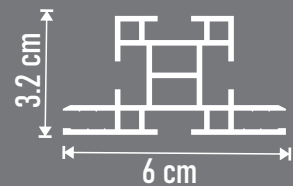

ZEN

DOUBLE

- **FRAME TYPE:** double-sided
- **FILLING:** double-sided, fabric
- **LIGHTING:** inaccessible
- **APPLICATION:** free-standing, suspended
- **STANDARD COLOUR:** silver - aluminium
- **OPTIONAL COLOUR:** white, black
  RAL palette colours
- **CONNECTORS:** CC 3, CS 3