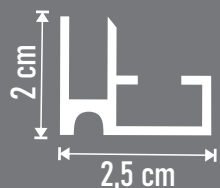

ZEN

BASIC

FRAME TYPE:

single-sided

FILLING:

single-sided, fabric

LIGHTING:

inaccessible

APPLICATION:

wall-mounted

STANDARD COLOUR:

silver - aluminium

OPTIONAL COLOUR:

white, black
RAL palette colours

CONNECTORS:

CC 1, CS 1