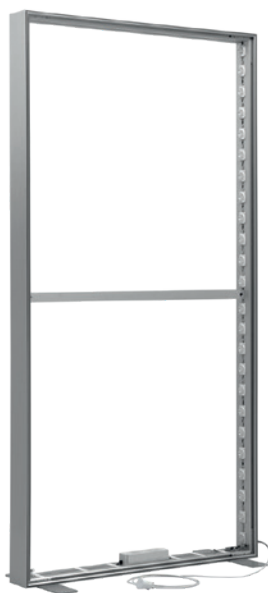

ZEN

BACKLIGHT DOUBLE 120

DELIVERY IN 48H

CLICK!

DOWNLOAD THE INSTRUCTION,
LEARN MORE

ACCESSORIES