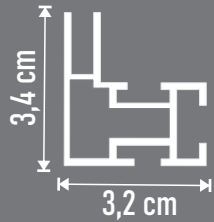

ZEN

SIMPLE BOLD

FRAME TYPE:

single-sided

FILLING:

single-sided, fabric

LIGHTING:

inaccessible

APPLICATION:

wall-mounted, suspended

STANDARD COLOUR:

silver - aluminium

OPTIONAL COLOUR:

white, black
RAL palette colours

CONNECTORS:

CC 1, SC 1