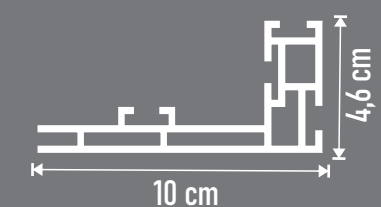

ZEN BACKLIGHT 100

- **FRAME TYPE:**
  single-sided, illuminated
- **FILLING:**
  single-sided, fabric
- **LIGHTING:**
  edge lighting, LED
- **APPLICATION:**
  wall-mounted
- **STANDARD COLOUR:**
  silver - aluminium
- **OPTIONAL COLOUR:**
  white, black
  RAL palette colours
- **CONNECTORS:**
  CC 2, CC 4, CS 1, CS 2