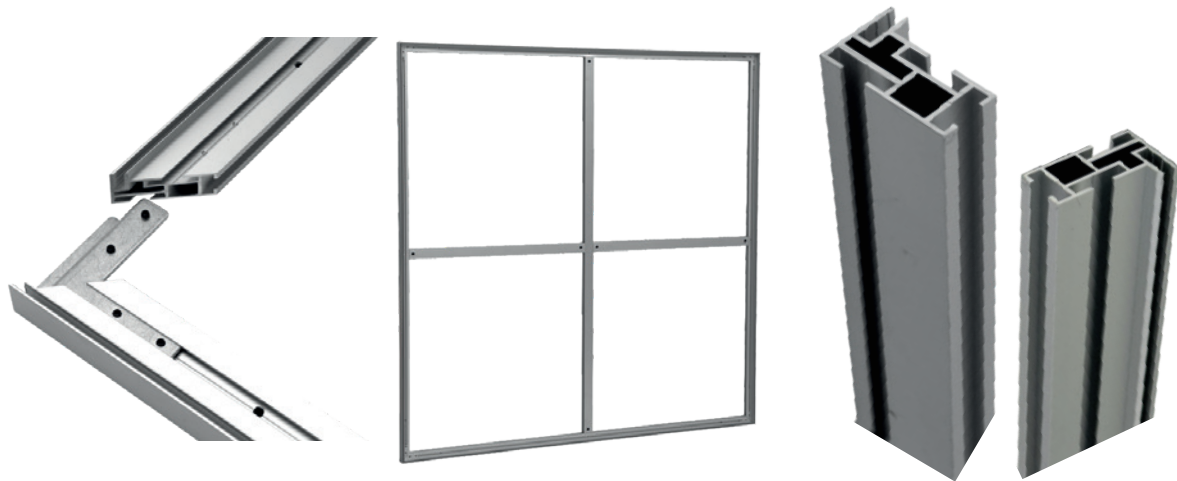

ZEN

SIMPLE

FRAME TYPE:
single-sided

FILLING:
single-sided, fabric

LIGHTING:
inaccessible

APPLICATION:
wall-mounted

STANDARD COLOUR:
silver - aluminium

OPTIONAL COLOUR:
white, black
RAL palette colours

CONNECTORS:
CC 2, CS 2

CLICK!
DOWNLOAD THE INSTRUCTION,
LEARN MORE

DELIVERY
IN 48H

ACCESSORIES

80x100cm

66,67 GBP

100x100cm

73,33 GBP

100x200cm

104,17 GBP

200x200cm

141,67 GBP

300x200cm

195,00 GBP

delivery time 48-72h

**A DIFFERENT
SIZE?**