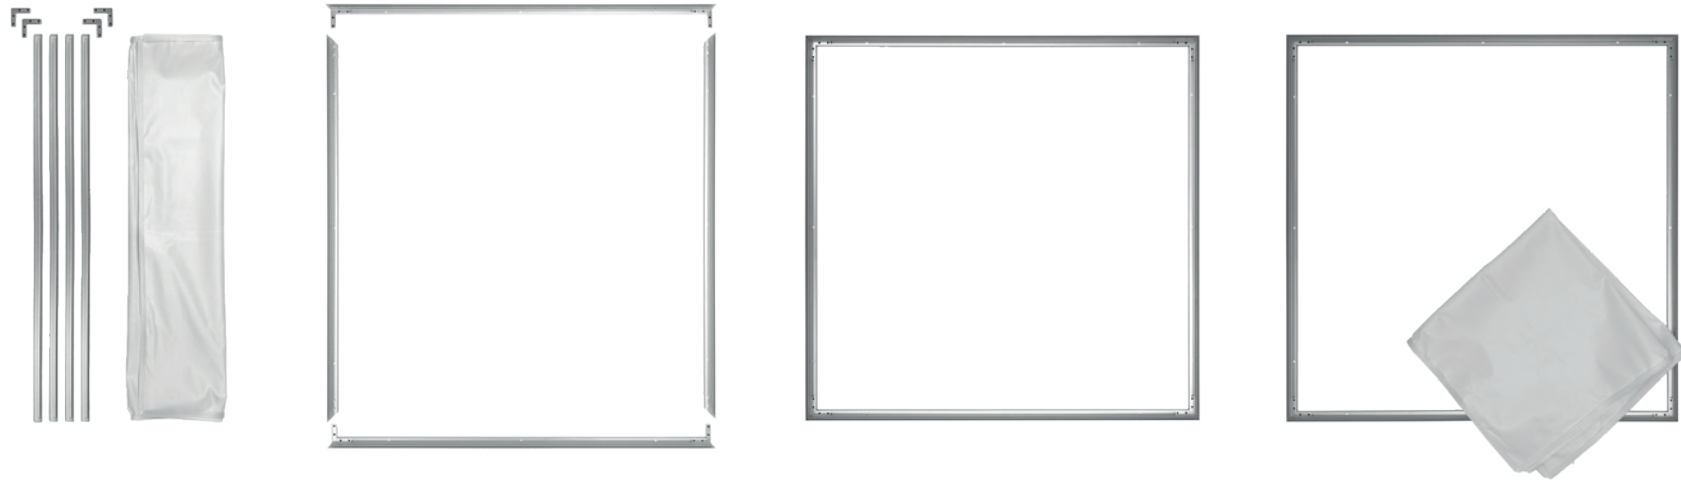

ZEN FRAME

SPECTACULAR EFFECTS IN SIMPLE STEPS