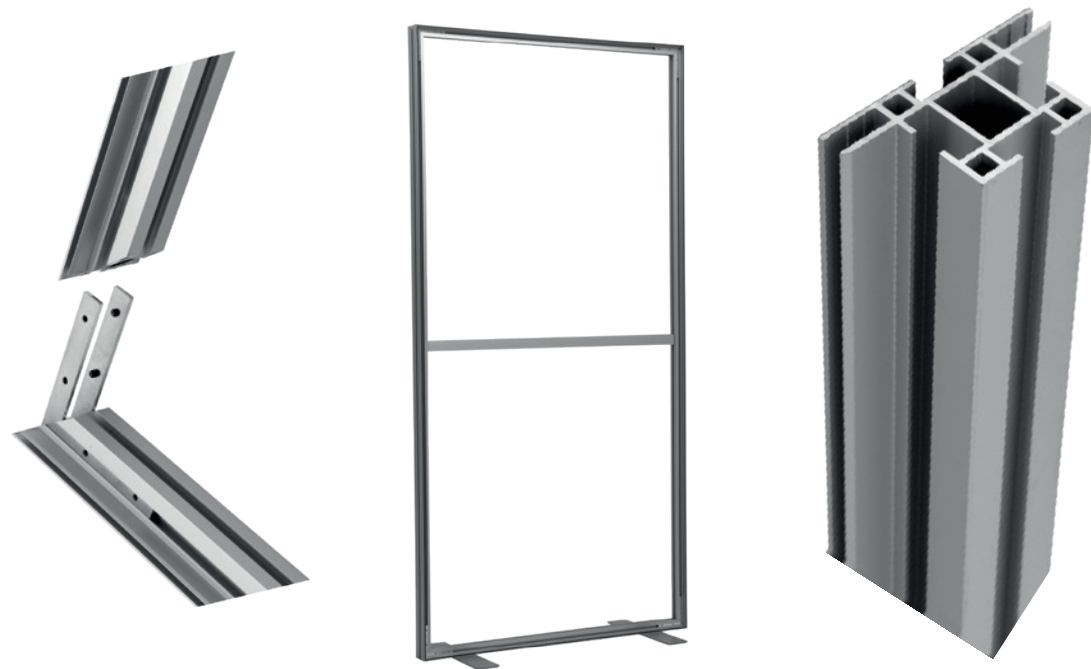

ZEN

DOUBLE

- **FRAME TYPE:** double-sided
- **FILLING:** double-sided, fabric
- **LIGHTING:** inaccessible
- **APPLICATION:** free-standing, suspended
- **STANDARD COLOUR:** silver - aluminium
- **OPTIONAL COLOUR:** white, black
  RAL palette colours
- **CONNECTORS:** CC 3, CS 3

DELIVERY
IN 48H

CLICK!
DOWNLOAD THE INSTRUCTION,
LEARN MORE

ACCESSORIES

149,17 GBP

213,33 GBP

189,17 GBP

270,83 GBP

delivery time 48-72h

**A DIFFERENT
SIZE?**